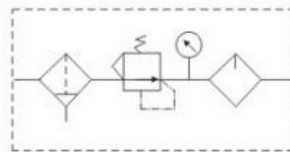

Ordering code

Specifications

Type		AC 1500	AC 2000	BC 2000	BC 3000 ( 4000 )
Fluid		Air			
Port size		PT1/8	PT1/4	PT1/4	PT3/8 ( 1/2 )
Filter precision		40 μ			
Adjustable pressure range		0.5-8.5Kgf/cm <sup>2</sup>			
Max adjustable pressure		9.5Kgf/cm <sup>2</sup>			
Proof pressure		15.0Kgf/cm <sup>2</sup>			
Temperature		5-60℃			
Bowl drain capacity		15cc			60cc
Lubricator bowl capacity		25cc			90cc
Propositional lubrication		ISO VG32			
Weight		0.7KG		0.9KG	
Material	Body	Aluminum alloy			
	Bowl	PE			
	Bowl guard	-		Iron	
Component	Filter	AF 1500	AF 2000	BF 2000	BF 3000 ( 4000 )
	Regulator	AR 1500	AR 2000	BR 2000	BR 3000 ( 4000 )
	Lubricator	AL 1500	AL 2000	BL 2000	BL 3000 ( 4000 )

Dimensions