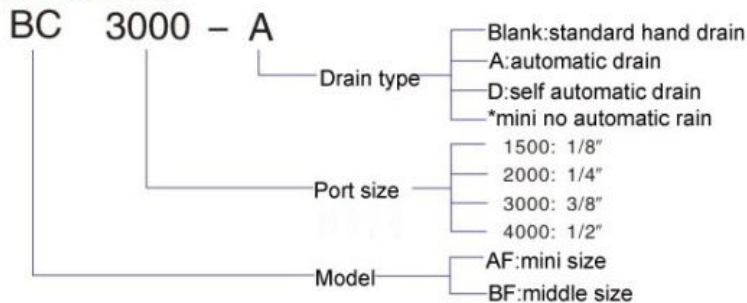

Ordering code

Specifications

Type		AC 1500	AC 2000	BC 2000	BC 3000 ( 4000 )
Fluid		Air			
Port size		PT1/8	PT1/4	PT1/4	PT3/8 ( 1/2 )
Filter precision		40 μ			
Adjustable pressure range		0.5-8.5Kgf/cm <sup>2</sup>			
Max adjustable pressure		9.5Kgf/cm <sup>2</sup>			
Proof pressure		15.0Kgf/cm <sup>2</sup>			
Temperature		5-60℃			
Bowl drain capacity		15cc			60cc
Lubricator bowl capacity		25cc			90cc
Propositional lubrication		ISO VG32			
Weight		0.7KG		0.9KG	
Material	Body	Aluminum alloy			
	Bowl	PE			
	Bowl guard	-		Iron	
Component	Filter	AF 1500	AF 2000	BF 2000	BF 3000 ( 4000 )
	Regulator	AR 1500	AR 2000	BR 2000	BR 3000 ( 4000 )
	Lubricator	AL 1500	AL 2000	BL 2000	BL 3000 ( 4000 )

Dimensions